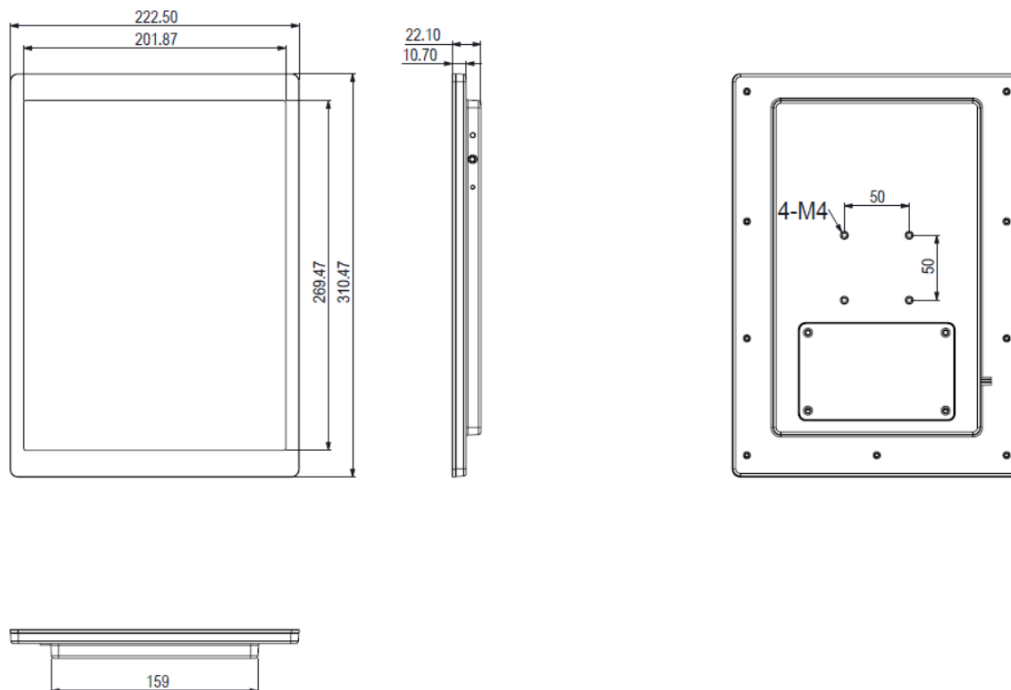

Solis 13 13" Wireless ePaper Poster

DISPLAY

Size	13.3"
Resolution	1600x1200 Pixels
Finish	Matte Reflective (Paper-Like)
Pixel Density	150 PPI
Colors	65,000 Colors
Time To Change Image	approx. 18 Seconds
Portrait/Landscape	Mount Horizontally or Vertically
Construction	Lightweight Plastic
Mounting	100 x 100 VESA or D-Ring Picture Hangers

POWER

Battery Type	Rechargeable Lithium Ion
Battery Life	3.7 Years at 1 Image Change per Day

ENVIRONMENTAL

Operating Temperature	0 – 50 C
Operating Humidity	20 - 80% RH

DIMENSIONS

Dimensions	222.5 x 310.5 x 22.1 mm (8.76 x 12.22 x 0.87 in)
Weight	2 kg / 4.4 lbs